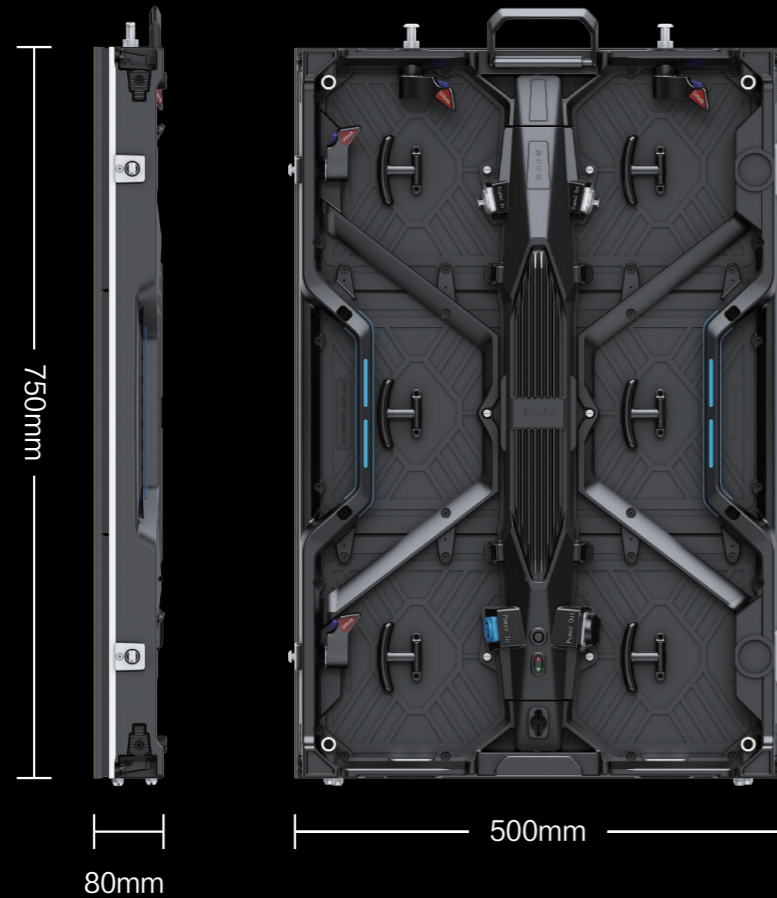

Tel: +86-755-29592940 Fax: +86-755-29604042

E-mail: inquiry@dicolor.cn Website: www.dicolor.cn

400-6645-658

06.2019

Shenzhen Dicolor Optoelectronics Co.,Ltd.

Appearance

Product Specifications

Product	NF-171	NF-231	NF-261	NF-291	NF-390
Pixel Pitch (mm)	1.73	2.38	2.604	2.91	3.91
Cabinet size (WxH/mm)	500×750	500×750	500×750	500×750	500×750
Cabinet Resolution	288x432	210x315	192x288	168x252	128x192
Cabinet Weight (Kg)	10.8	10.8/11.4	10.4/11.4	10.8/11.4	11.2/11.8
Brightness (Nits)	800	1200	1000	1200	4500
Refresh Rate (Hz)	2880	2880	3840	3840	3840
Gray Scale (Bit)	14	14	14	14	14
IP Rating (Front/Rear)	IP40/IP21	IP40/IP21	IP40/IP21	IP40/IP21	IP65/IP54
Max./Avg Power Consumption(W/m ²)	600/200	640/213	608/203	648/216	791/264

New Cabinet Size

500×750mm cabinet size, just right size and weight, find a balance point between installation efficiency and installation convenience.

- Lightweight
- High installation efficiency
- Flexible size
- Lower investment