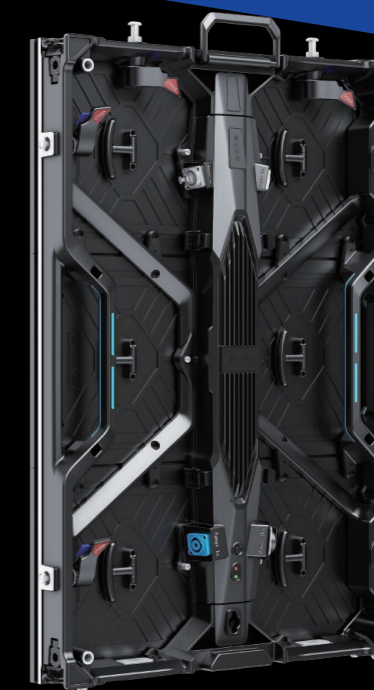

To be No.1 in LED display industry

Dicolor^{LED}or

NF SERIES

New Future

NF SERIES

New Future

Single Person Installation

Fast assembling

Modular Design

The cabinet is composed of three parts: control box, frame and modules, which is super convenient for maintenance.

High Accuracy Arc Lock

The industry's first rotary block arc lock, which completes perfect arc splicing in two steps, the accuracy is 0.01mm.