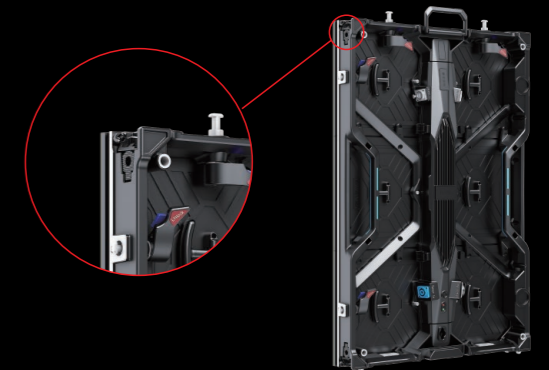

Modular Design

The cabinet is composed of three parts: control box, frame and modules, which is super convenient for maintenance.

High Accuracy Arc Lock

The industry's first rotary block arc lock, which completes perfect arc splicing in two steps, the accuracy is 0.01mm.

Safety

Innovative semi-automatic corner protection, effectively protecting the module from bumping

Front And Rear Maintenance

Front and rear installation and maintenance design to achieve rapid maintenance in different occasions